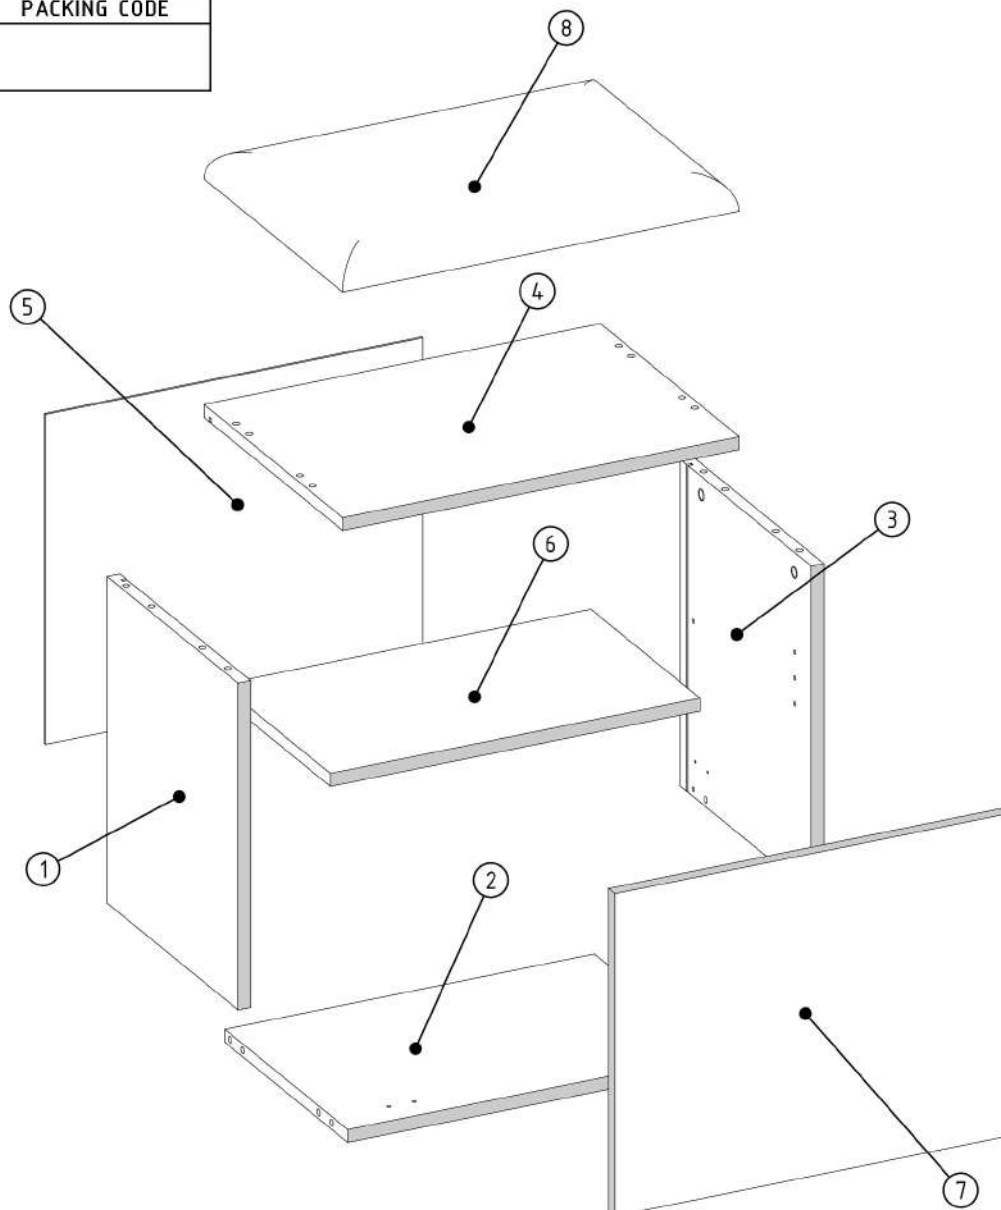

HAGA_SZAFKA_DOLNA

PRODUCTION DATE

PACKING CODE

T02630	8	1
000717	7	1
000716	6	1
000713	5	1
000714	4	1
000718	3	1
000715	2	1
000719	1	1
ID	NUMBER	QUANTITY