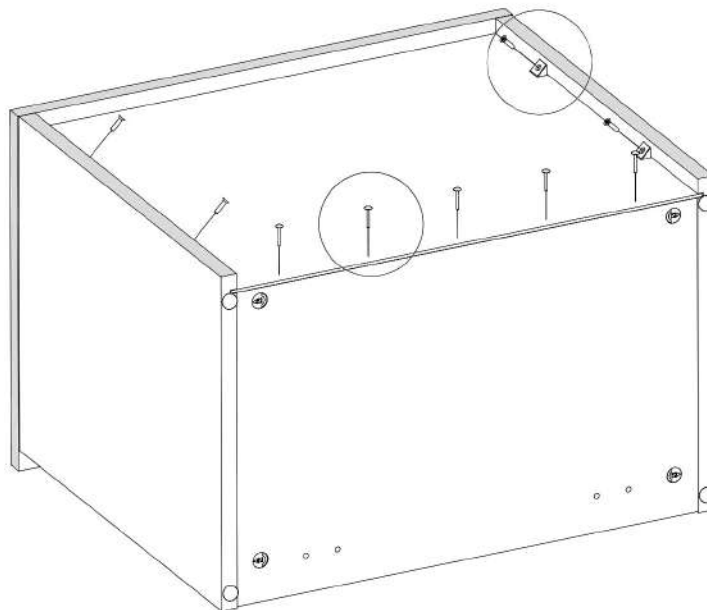

M1  12x15mm	E1  8x30mm
---	--

M1  12x15mm x2	E1  8x30mm x2	V16  5x16mm x2	N1  L=35mm x2	T1  x2	V1.1  x1	V23  5.5x10.5mm x2
---	--	---	--	---	--	---

N1  L=35mm	R1  x4 6x8mm	V7  x2
--	---	---

HAGA_SZAFKA

PRODUCTION DATE

PACKING CODE

S1 3,5x16mm x13	V35 x1	F1 7x50mm x4	E3 8x50mm x4	F3 Hex 4mm x1	V41 x1	V36 L=250mm x1
N1 L=35mm x12	M1 12x15mm x12	E1 8x30mm x12	Z1 x15	V30 x6	V23 5.5x10.5mm x2	A1 ZP x3

S1 3,5x16mm x4	R1 6x8 mm x2	V23 5.5x10.5mm x2	V1 80N x1	V30 x4			
N1 L=35mm x8	M1 12x15mm x8	E1 8x30mm x8	Z1 x5	V7 x1	T1 x4	V16 5x16mm x4	A1 ZP x2