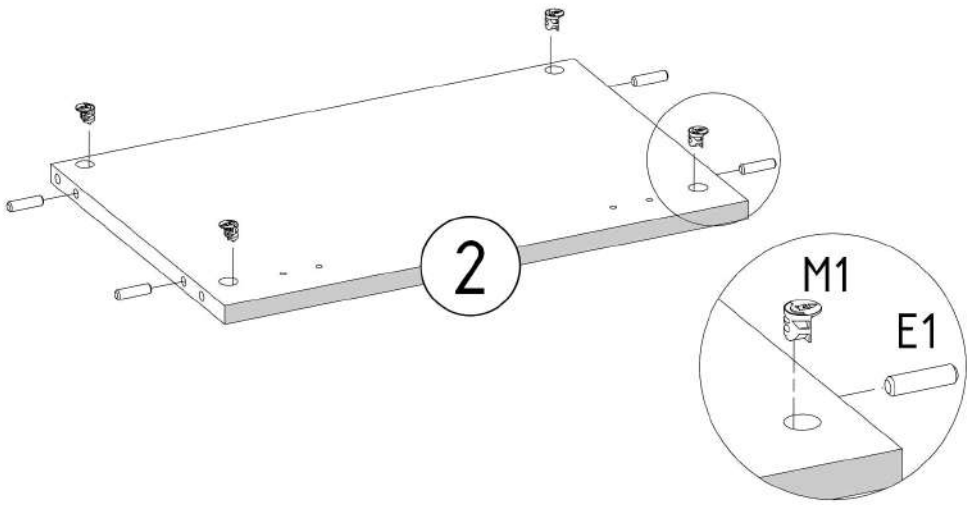

M1  12x15mm	E1  8x30mm
---	--

M1  12x15mm x2	E1  8x30mm x2	V16  5x16mm x2	N1  L=35mm x2	T1  x2	V1.1  x1	V23  5.5x10.5mm x2
---	--	---	--	---	--	---

N1  L=35mm	R1  x4 6x8mm	V7  x2
--	---	---

HAGA_SZAFKA

PRODUCTION DATE