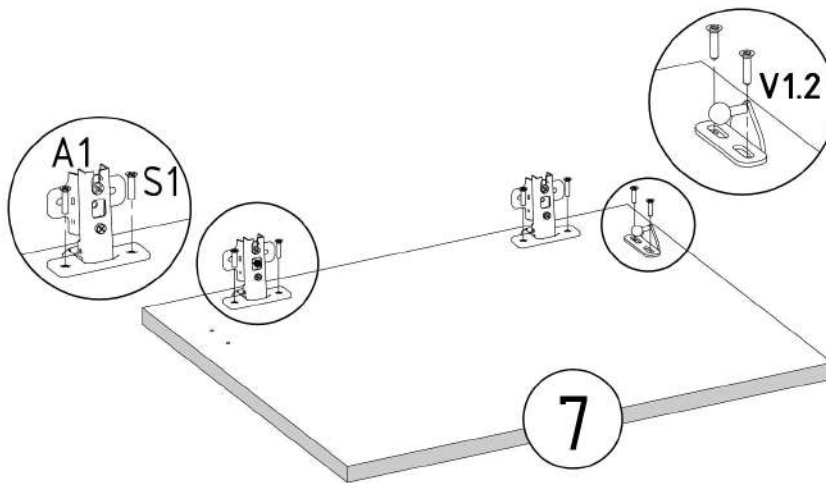

M1  12x15mm	E1  8x30mm
---	--

M1  12x15mm x2	E1  8x30mm x2	V16  5x16mm x2	N1  L=35mm x2	T1  x2	V1.1  x1	V23  5.5x10.5mm x2
---	--	---	--	---	--	---

N1  L=35mm	R1  x4 6x8mm	V7  x2
--	---	---

HAGA_SZAFKA

PRODUCTION DATE

PACKING CODE

S1 3,5x16mm x13	V35 x1	F1 7x50mm x4	E3 8x50mm x4	F3 Hex 4mm x1	V41 x1	V36 L=250mm x1
N1 L=35mm x12	M1 12x15mm x12	E1 8x30mm x12	Z1 x15	V30 x6	V23 5.5x10.5mm x2	A1 ZP x3

S1 3,5x16mm x4	R1 6x8 mm x2	V23 5.5x10.5mm x2	V1 80N x1	V30 x4			
N1 L=35mm x8	M1 12x15mm x8	E1 8x30mm x8	Z1 x5	V7 x1	T1 x4	V16 5x16mm x4	A1 ZP x2