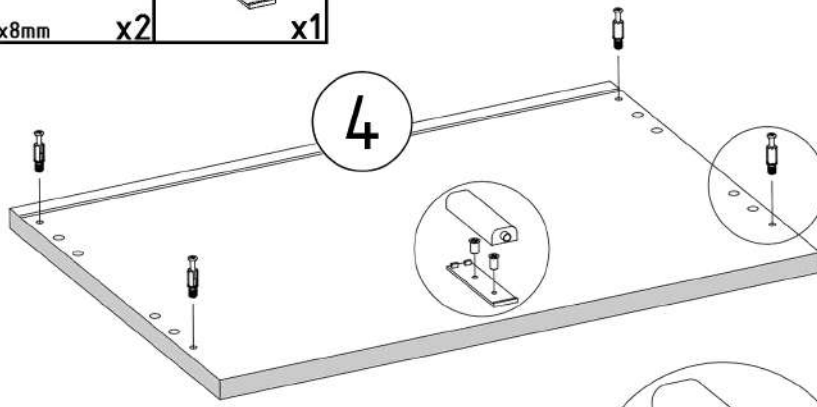

M1  12x15mm	E1  8x30mm
---	--

M1  12x15mm x2	E1  8x30mm x2	V16  5x16mm x2	N1  L=35mm x2	T1  x2	V1.1  x1	V23  5.5x10.5mm x2
---	--	---	--	---	--	---

N1  L=35mm	R1  x4 6x8mm	V7  x2
--	---	---

HAGA_SZAFKA

PRODUCTION DATE