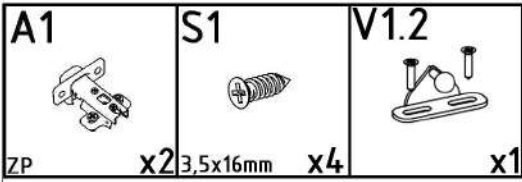

M1  12x15mm	E1  8x30mm
---	--

M1  12x15mm x2	E1  8x30mm x2	V16  5x16mm x2	N1  L=35mm x2	T1  x2	V1.1  x1	V23  5.5x10.5mm x2
---	--	---	--	---	--	---

N1  L=35mm	R1  x4 6x8mm	V7  x2
--	---	---

HAGA_SZAFKA

PRODUCTION DATE

PACKING CODE

S1 3,5x16mm x13	V35 x1	F1 7x50mm x4	E3 8x50mm x4	F3 Hex 4mm x1	V41 x1	V36 L=250mm x1
N1 L=35mm x12	M1 12x15mm x12	E1 8x30mm x12	Z1 x15	V30 x6	V23 5.5x10.5mm x2	A1 ZP x3

S1 3,5x16mm x4	R1 6x8 mm x2	V23 5.5x10.5mm x2	V1 80N x1	V30 x4			
N1 L=35mm x8	M1 12x15mm x8	E1 8x30mm x8	Z1 x5	V7 x1	T1 x4	V16 5x16mm x4	A1 ZP x2