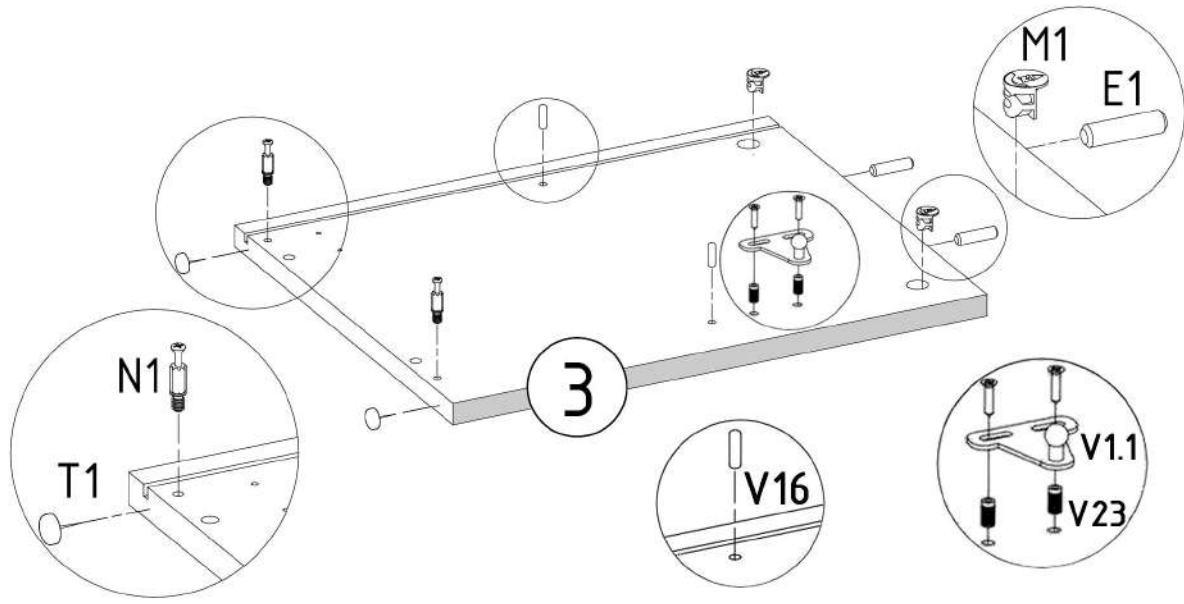

M1  12x15mm	E1  8x30mm
---	--

M1  12x15mm x2	E1  8x30mm x2	V16  5x16mm x2	N1  L=35mm x2	T1  x2	V1.1  x1	V23  5.5x10.5mm x2
---	--	---	--	---	--	---

N1  L=35mm	R1  x4 6x8mm	V7  x2
--	---	---

HAGA_SZAFKA

PRODUCTION DATE