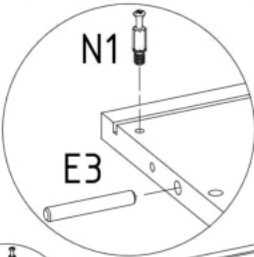

HAGA_SZAFKA

PRODUCTION DATE

PACKING CODE

S1 3,5x16mm x13	V35 x1	F1 7x50mm x4	E3 8x50mm x4	F3 Hex 4mm x1	V41 x1	V36 L=250mm x1
N1 L=35mm x12	M1 12x15mm x12	E1 8x30mm x12	Z1 x15	V30 x6	V23 5.5x10.5mm x2	A1 ZP x3

S1 3,5x16mm x4	R1 6x8 mm x2	V23 5.5x10.5mm x2	V1 80N x1	V30 x4			
N1 L=35mm x8	M1 12x15mm x8	E1 8x30mm x8	Z1 x5	V7 x1	T1 x4	V16 5x16mm x4	A1 ZP x2

HAGA_SZAFKA

PRODUCTION DATE

PACKING CODE

002113	12	1
000710	11	1
000716	10	1
000713	9	1
000709	8	1
000715	7	1
000711	6	1
000712	5	1
000714	4	1
000708	3	3
002114	2	1
002115	1	1
ID	NUMBER	QUANTITY

M1  12x15mm X4	E1  8x30mm X4	S1  3,5x16mm X4	V36  L=250mm X1
---	--	--	--

M1  12x15mm x2	N1  L=35mm x2	T1  x2	V16  5x16mm x2
---	--	---	---

M1  12x15mm x2	N1  L=35mm x2	T1  x2	V16  5x16mm x2	V23  5.5x10.5mm x2	V1.1  x1
--	---	--	--	--	---

QUANTITY

V5

ø35mm x2

S7

4x25 mm x6

V49

L=108mm x3