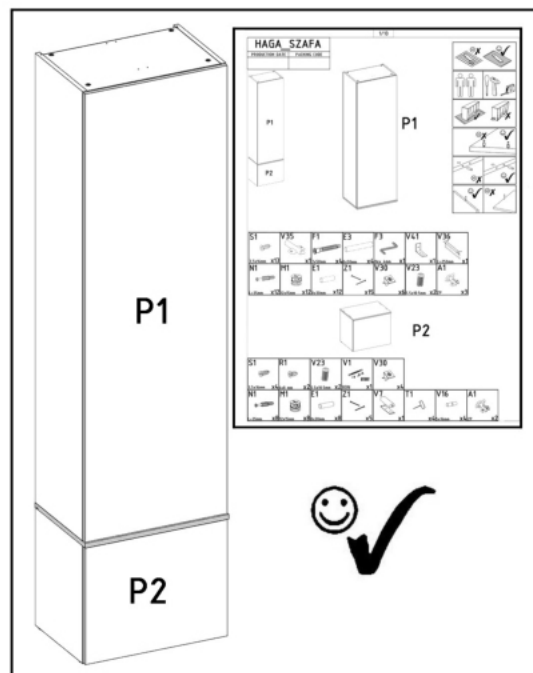

M1  12x15mm x4	E1  8x30mm x4
--	---

M1  12x15mm x2	E1  8x30mm x2	V16  5x16mm x2	N1  L=35mm x2	T1  x2	V1.1  x1	V23  5.5x10.5mm x2
---	--	---	--	---	--	---

N1  L=35mm	R1  x4 6x8mm	V7  x2
--	---	---

HAGA_SZAFKA_DOLNA

PRODUCTION DATE

PACKING CODE

S1  3,5x16mm x4	R1  6x8 mm x2	V23  5.5x10.5mm x2	V1  80N x1	V30  x4
--	---	--	--	---

N1  L=35mm x8	M1  12x15mm x8	E1  8x30mm x8	Z1  x5	V7  x1	T1  x4	V16  5x16mm x4	A1  ZP x2	IM260120
--	--	---	--	--	---	--	---	----------