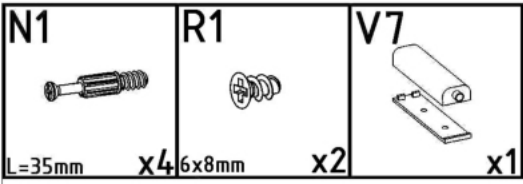

M1  12x15mm x2	E1  8x30mm x2	V16  5x16mm x2	N1  L=35mm x2	V2.1  x1	V23  5.5x10.5mm x2
---	--	---	--	---	--

A1  ZP x2	S1  3,5x16mm x4	V2.2  x1
--	--	---

V2.3  x1	V51  x1	S5  4x30mm x4
--	--	---

180°

HAGA_WIESZAK_MINI