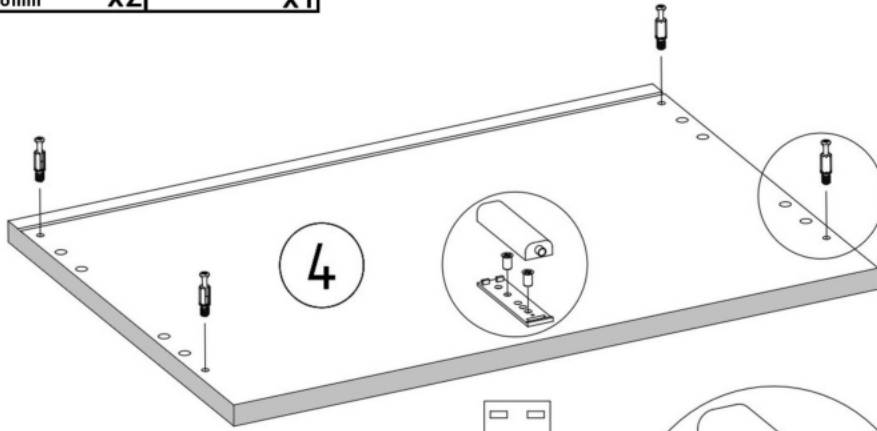

M1  12x15mm x2	E1  8x30mm x2	V16  5x16mm x2	N1  L=35mm x2	V2.1  x1	V23  5.5x10.5mm x2
---	--	---	--	---	--

A1  ZP x2	S1  3,5x16mm x4	V2.2  x1
--	--	---

V2.3  x1	V51  x1	S5  4x30mm x4
--	--	---

180°

HAGA_WIESZAK_MINI