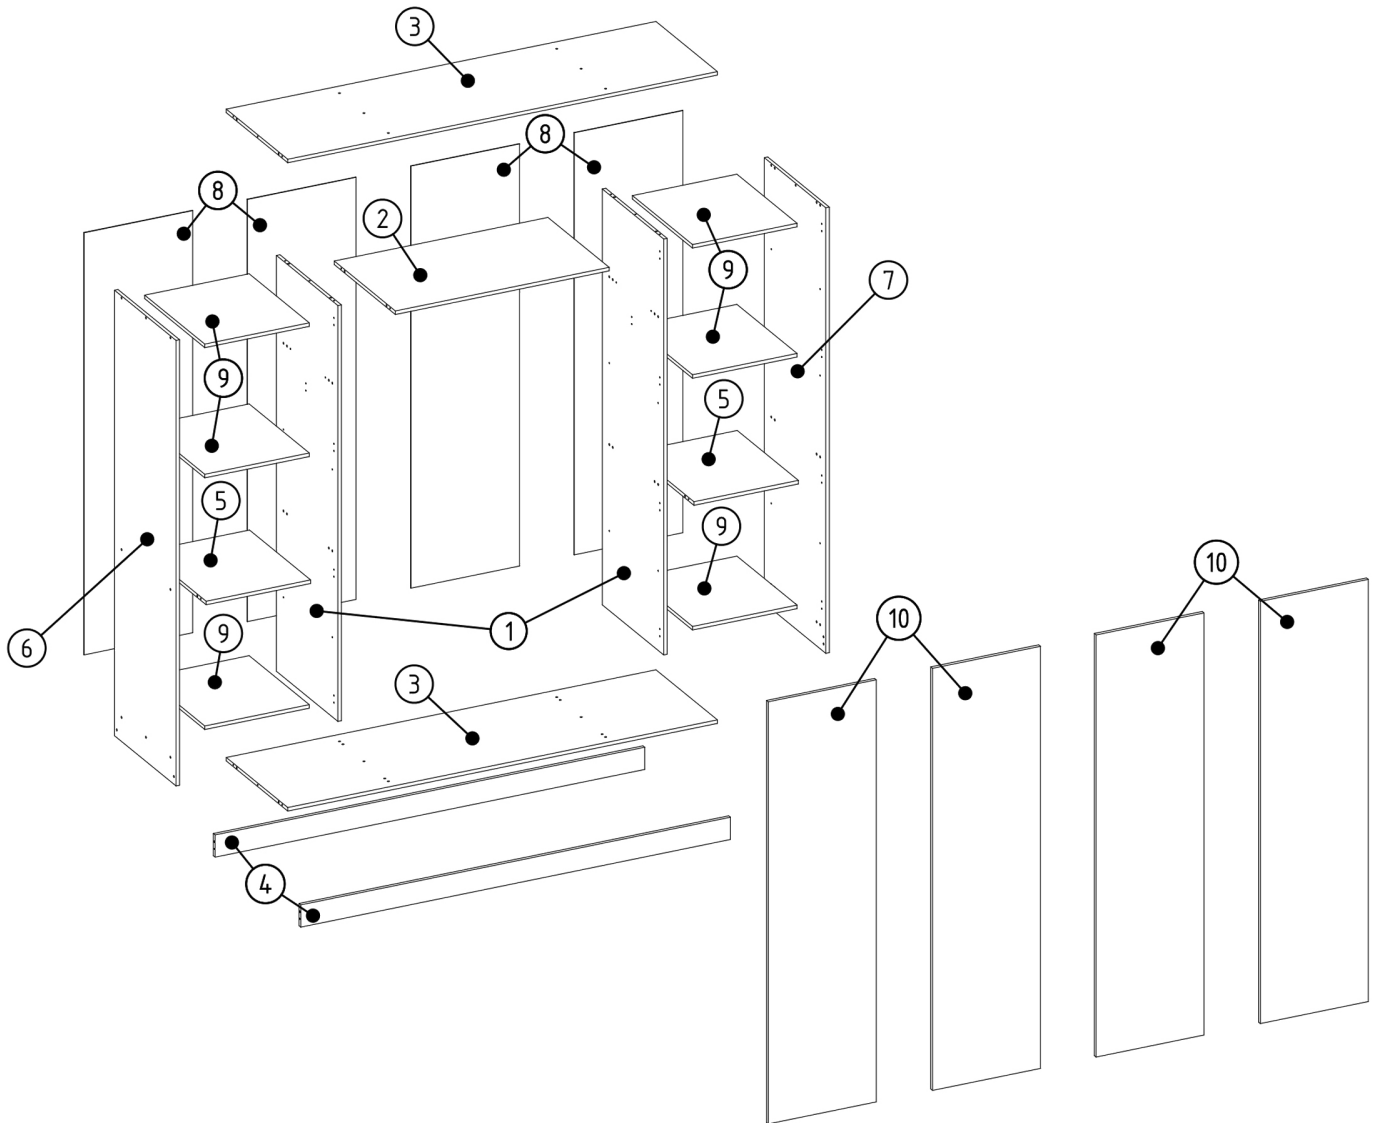

SENSO_4D

PRODUCTION DATE

PACKING CODE

B2  Ant ø12/4mm x20	B2  B ø12/4mm x20	B2  K ø12/4mm x20	B2  CZ ø12/4mm x20
---	--	--	---

V32  L=1867mm x1	V19  x2	F1  7x50mm x40	F3  Hex 4mm x1	V41  x1	Z1  x150	T1  x8	S1  3,5x16mm x60
---	---	--	--	---	--	--	--

V8  L=969mm x1	V25  x4	V16  5x16mm x24	E1  8x30mm x32	A9  ZPo x8	A11  ZBo x8	U13  L=1100mm x4	V15  x30
---	---	---	--	--	---	--	--

SENSO_4D

PRODUCTION DATE

PACKING CODE

001662	10	4
001667	9	6
001661	8	4
001663	7	1
001664	6	1
001659	5	2
001669	4	2
001670	3	2
001668	2	1
001660	1	2
ID	NUMBER	QUANTITY

V16  5x16mm	E1  8x30mm
x6	x4

V16  5x16mm	E1  8x30mm
x6	x4

E1  8x30mm
x8

E1  8x30mm
x4

S1  3,5x16mm x2	V19  x2	F1  7x50mm x8	F3  Hex 4mm x8
---	--	--	---

E1  8x30mm x8
--

T1  x2 5x16mm	V16  x6
--	---

F1  7x50mm	F3  x20 Hex 4mm
---	---

Z1  x150	V15  x30	V32  L=1867mm x1	V25  x4	S1  3,5x16mm x8
---	--	---	--	---

- 1.**  V25 S1
- 2.**  S1 V25

A9  ZPd x8	S1  x16
---	---

! A9 	A11 
---	---

A11  ZB0	S1  x8 3,5x16mm x16
--	--

x2

V41  x1 3,5x16mm	S1  x18 L=969mm	V8  x1 ø12/4mm	B2  x20 L=1100mm	U13  x4
---	---	--	--	---