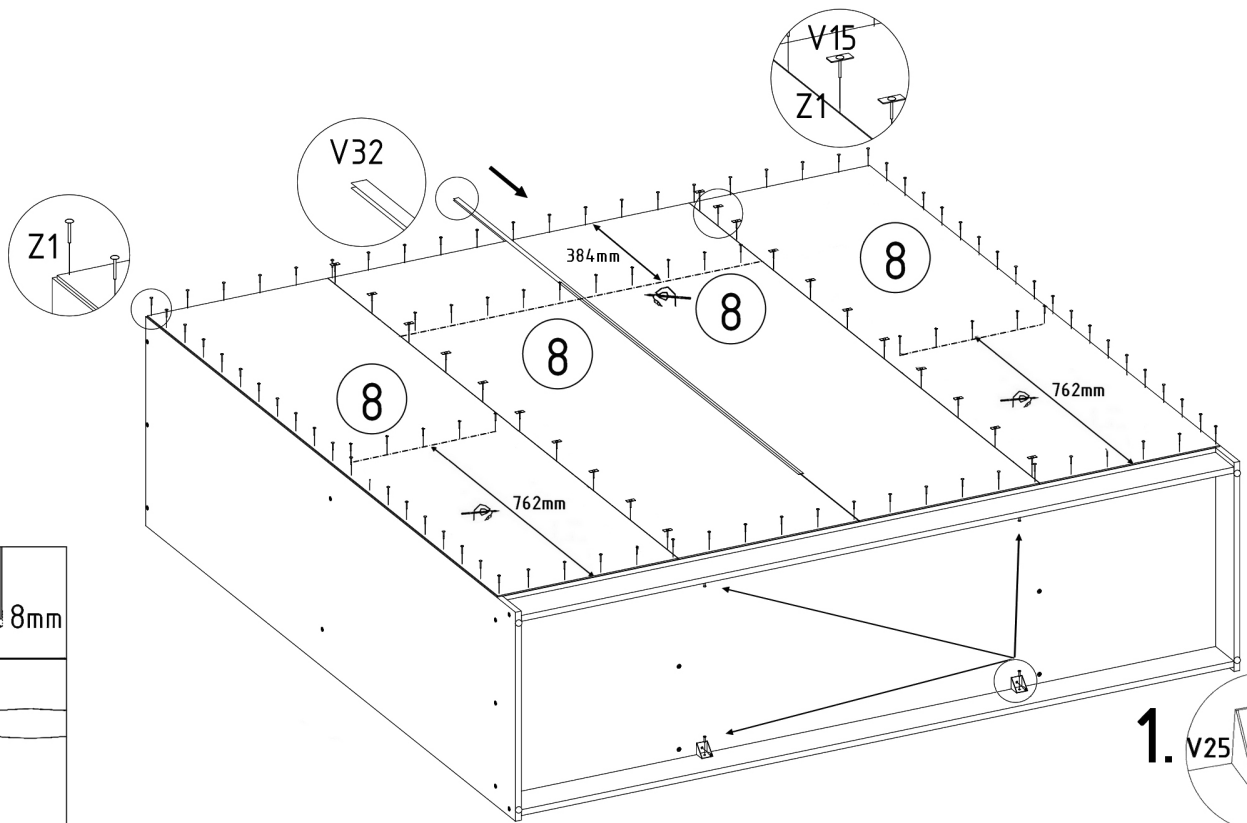

V8  L=969mm x1	V25  x4	V16  5x16mm x24	E1  8x30mm x32	A9  ZPo x8	A11  ZBo x8	U13  L=1100mm x4	V15  x30
---	---	---	--	--	---	--	--

SENSO_4D

PRODUCTION DATE

PACKING CODE

001662	10	4
001667	9	6
001661	8	4
001663	7	1
001664	6	1
001659	5	2
001669	4	2
001670	3	2
001668	2	1
001660	1	2
ID	NUMBER	QUANTITY

V16  5x16mm	E1  8x30mm
x6	x4

V16  5x16mm	E1  8x30mm
x6	x4

E1  8x30mm
x8

E1  8x30mm
x4

S1  3,5x16mm x2	V19  x2	F1  7x50mm x8	F3  Hex 4mm x8
---	--	--	---

E1  8x30mm x8
--

T1  x2 5x16mm	V16  x6
--	---

F1  7x50mm	F3  x20 Hex 4mm
---	---

Z1  x150	V15  x30	V32  L=1867mm x1	V25  x4	S1  3,5x16mm x8
---	--	---	--	---

- 1.**  V25 S1
- 2.**  S1 V25

A9  ZPd x8	S1  x16
---	---

! A9 	A11 
---	---

A11  ZB0	S1  x8 3,5x16mm x16
--	--

x2

V41  x1 3,5x16mm	S1  x18 L=969mm	V8  x1 ø12/4mm	B2  x20 L=1100mm	U13  x4
---	---	--	--	---