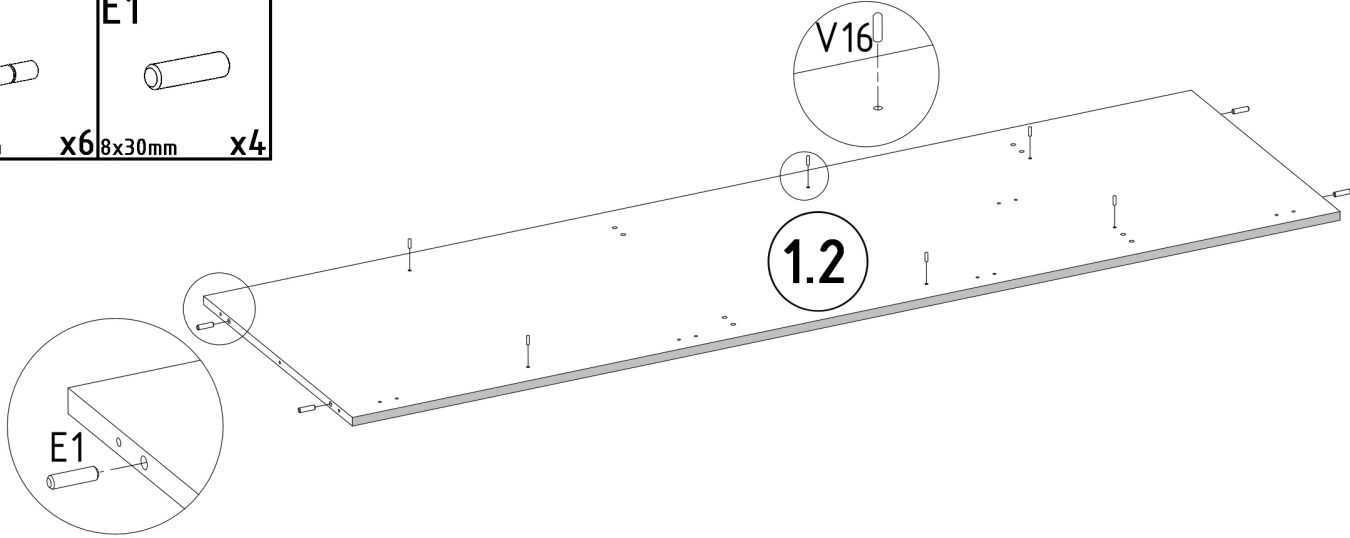

SENSO_4D

PRODUCTION DATE

PACKING CODE

B2  Ant ø12/4mm x20	B2  B ø12/4mm x20	B2  K ø12/4mm x20	B2  CZ ø12/4mm x20
---	--	--	---

V32  L=1867mm x1	V19  x2	F1  7x50mm x40	F3  Hex 4mm x1	V41  x1	Z1  x150	T1  x8	S1  3,5x16mm x60
---	---	--	--	---	--	--	--

V8  L=969mm x1	V25  x4	V16  5x16mm x24	E1  8x30mm x32	A9  ZPo x8	A11  ZBo x8	U13  L=1100mm x4	V15  x30
---	---	---	--	--	---	--	--

SENSO_4D

PRODUCTION DATE

PACKING CODE

001662	10	4
001667	9	6
001661	8	4
001663	7	1
001664	6	1
001659	5	2
001669	4	2
001670	3	2
001668	2	1
001660	1	2
ID	NUMBER	QUANTITY

V16  5x16mm	E1  8x30mm
x6	x4

V16  5x16mm	E1  8x30mm
x6	x4

E1  8x30mm
x8

E1  8x30mm
x4

S1  3,5x16mm x2	V19  x2	F1  7x50mm x8	F3  Hex 4mm x8
---	--	--	---

E1  8x30mm x8
--

T1  x2 5x16mm	V16  x6
--	---

F1  7x50mm	F3  x20 Hex 4mm
---	---

Z1  x150	V15  x30	V32  L=1867mm x1	V25  x4	S1  3,5x16mm x8
---	--	---	--	---

- 1.**  V25 S1
- 2.**  S1 V25

A9  ZPd x8	S1  x16
---	---

! A9 	A11 
---	---

A11  ZB0	S1  x8 3,5x16mm x16
--	--

x2

V41  x1 3,5x16mm	S1  x18 L=969mm	V8  x1 ø12/4mm	B2  x20 L=1100mm	U13  x4
---	---	--	--	---