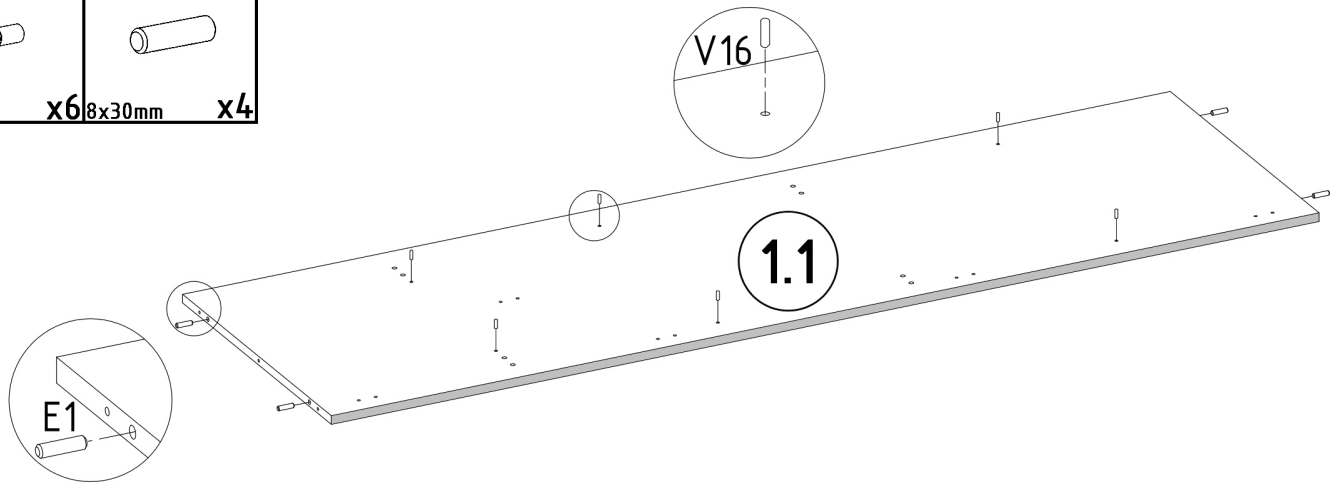

SENSO_4D

PRODUCTION DATE

PACKING CODE

B2  Ant ø12/4mm x20	B2  B ø12/4mm x20	B2  K ø12/4mm x20	B2  CZ ø12/4mm x20
---	--	--	---

V32  L=1867mm x1	V19  x2	F1  7x50mm x40	F3  Hex 4mm x1	V41  x1	Z1  x150	T1  x8	S1  3,5x16mm x60
---	---	--	--	---	--	--	--

V8  L=969mm x1	V25  x4	V16  5x16mm x24	E1  8x30mm x32	A9  ZPo x8	A11  ZBo x8	U13  L=1100mm x4	V15  x30
---	---	---	--	--	---	--	--

SENSO_4D

PRODUCTION DATE

PACKING CODE

001662	10	4
001667	9	6
001661	8	4
001663	7	1
001664	6	1
001659	5	2
001669	4	2
001670	3	2
001668	2	1
001660	1	2
ID	NUMBER	QUANTITY

V16  5x16mm	E1  8x30mm
x6	x4

V16  5x16mm	E1  8x30mm
x6	x4

E1  8x30mm
x8

E1  8x30mm
x4

S1  3,5x16mm x2	V19  x2	F1  7x50mm x8	F3  Hex 4mm x8
---	--	--	---

E1  8x30mm x8
--

T1  x2 5x16mm	V16  x6
--	---

F1  7x50mm	F3  x20 Hex 4mm
---	---

Z1  x150	V15  x30	V32  L=1867mm x1	V25  x4	S1  3,5x16mm x8
---	--	---	--	---

- 1.**  V25 S1
- 2.**  S1 V25

A9  ZPd x8	S1  x16
---	---

! A9 	A11 
---	---

A11  ZB0	S1  x8 3,5x16mm x16
--	--

x2

V41  x1 3,5x16mm	S1  x18 L=969mm	V8  x1 ø12/4mm	B2  x20 L=1100mm	U13  x4
---	---	--	--	---